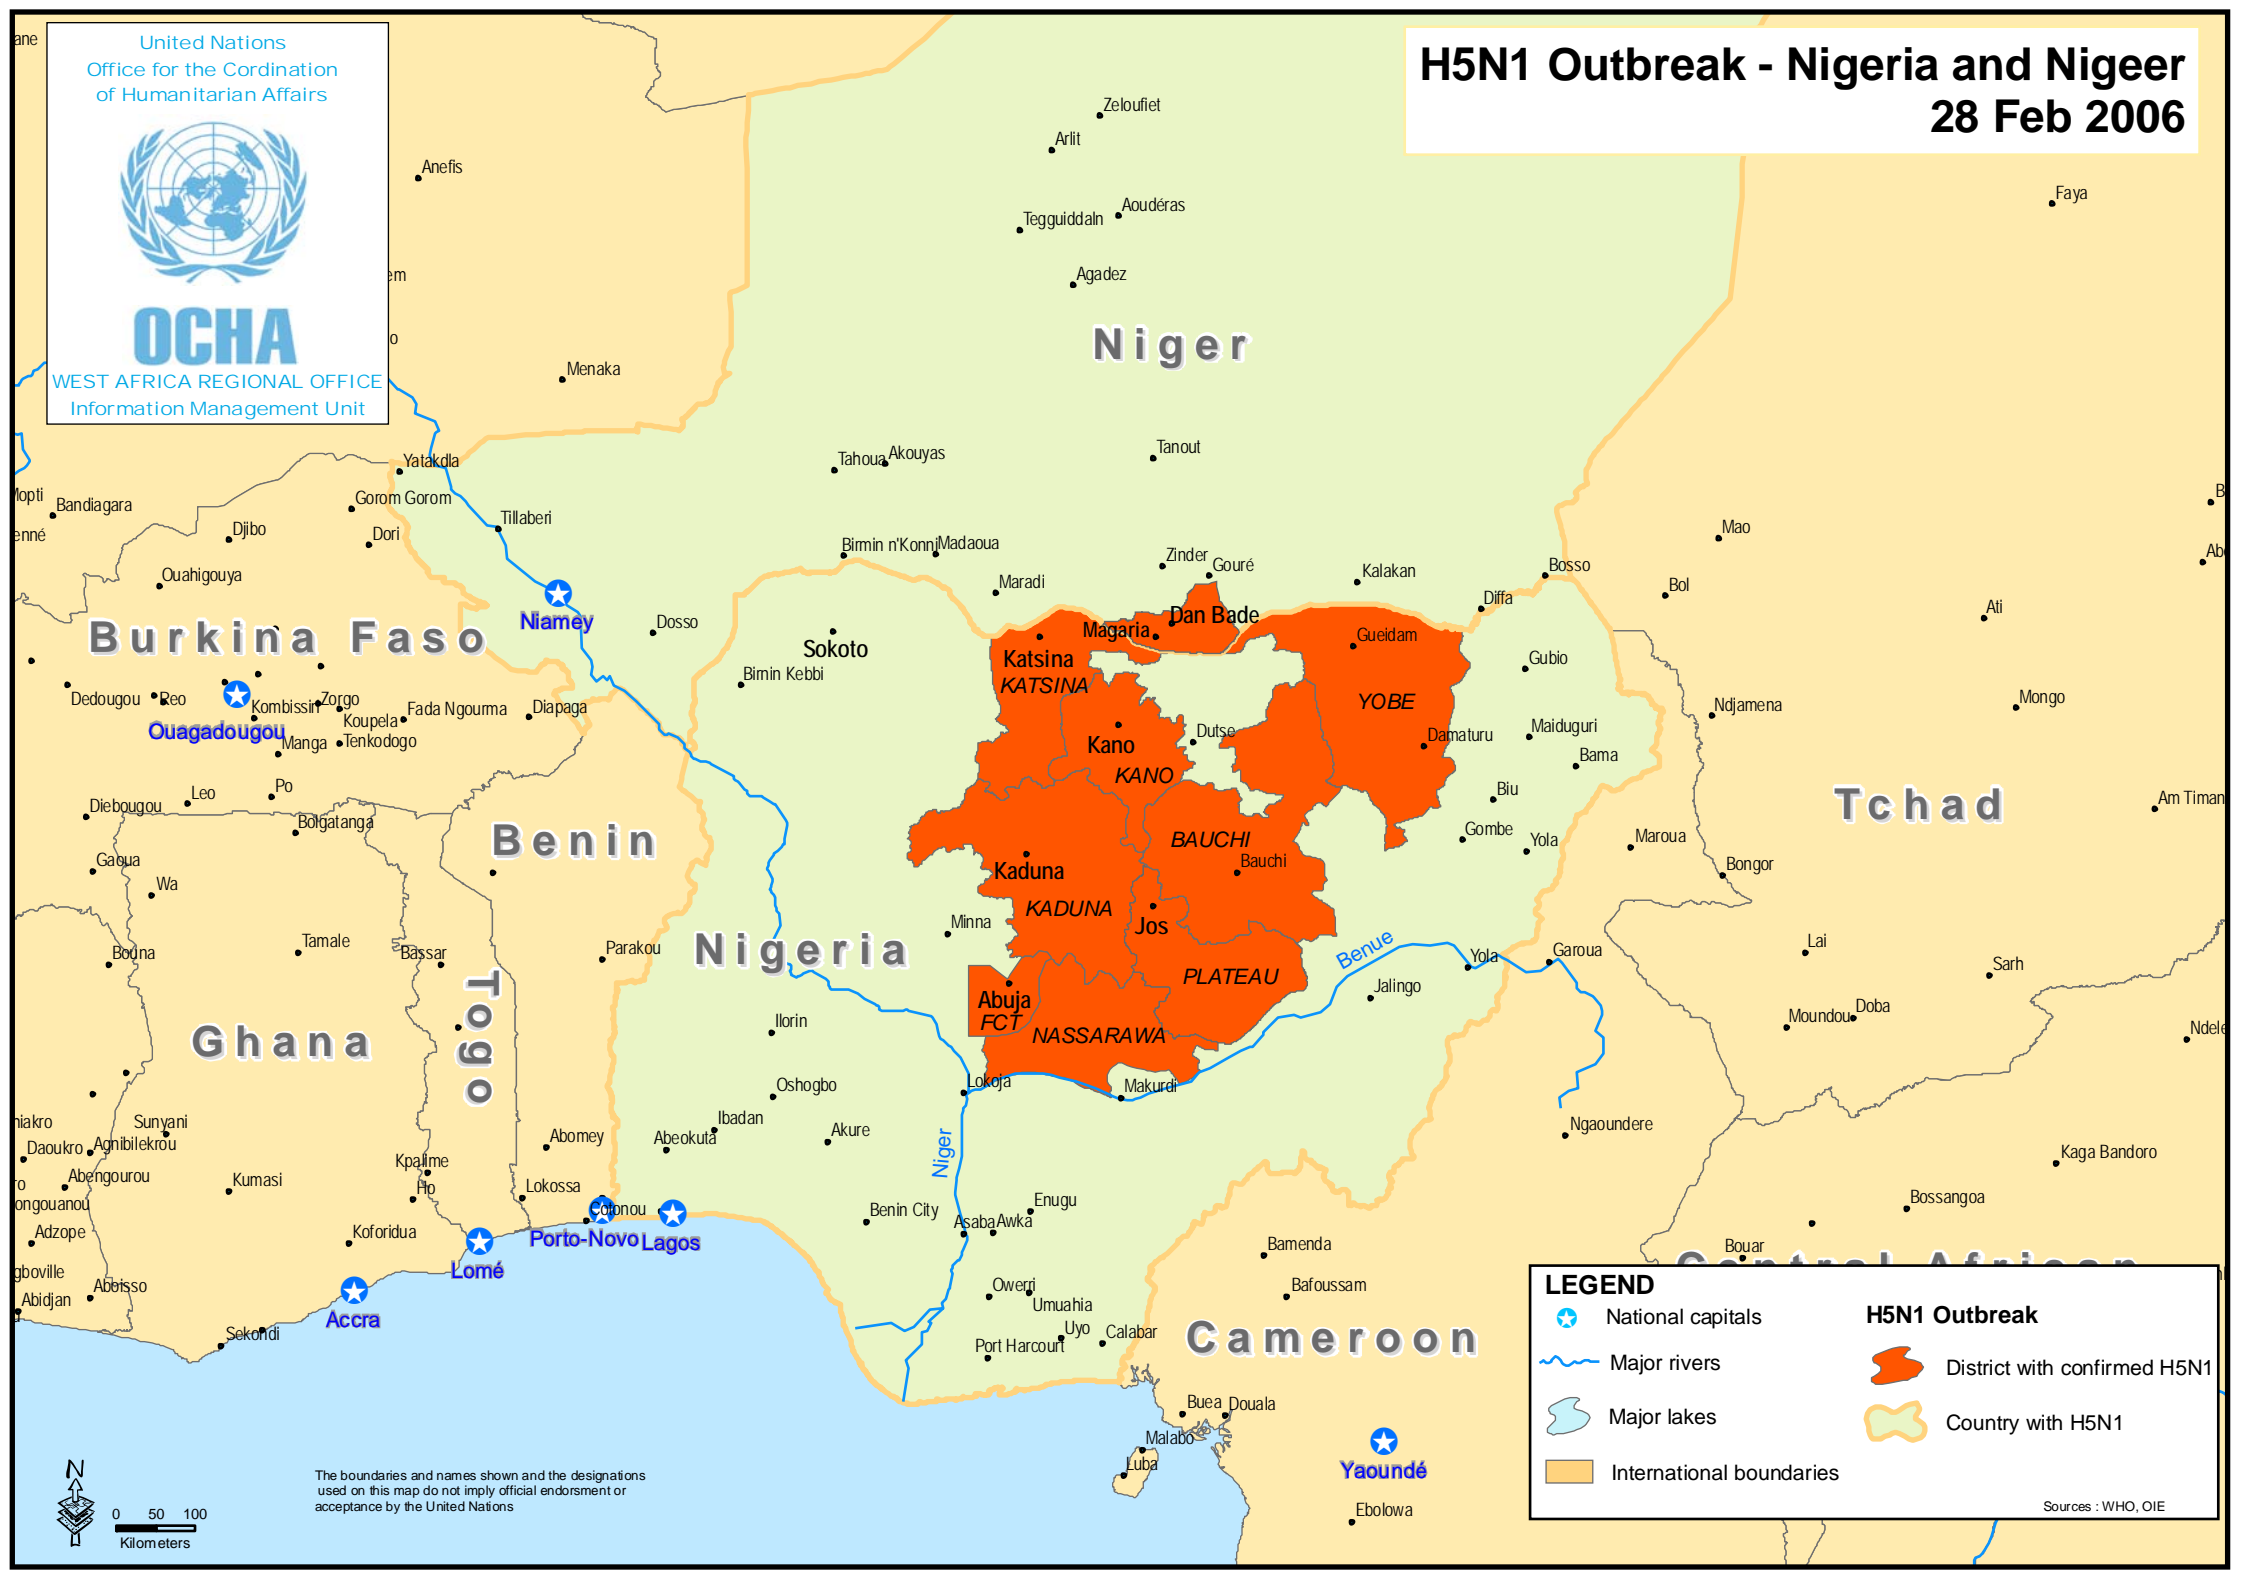

United Nations
Office for the Coordination
of Humanitarian Affairs

OCHA

WEST AFRICA REGIONAL OFFICE
Information Management Unit

H5N1 Outbreak - Nigeria and Niger

28 Feb 2006

LEGEND

- National capitals
- Major rivers
- Major lakes
- International boundaries
- **H5N1 Outbreak**
  - District with confirmed H5N1
  - Country with H5N1

Sources : WHO, OIE