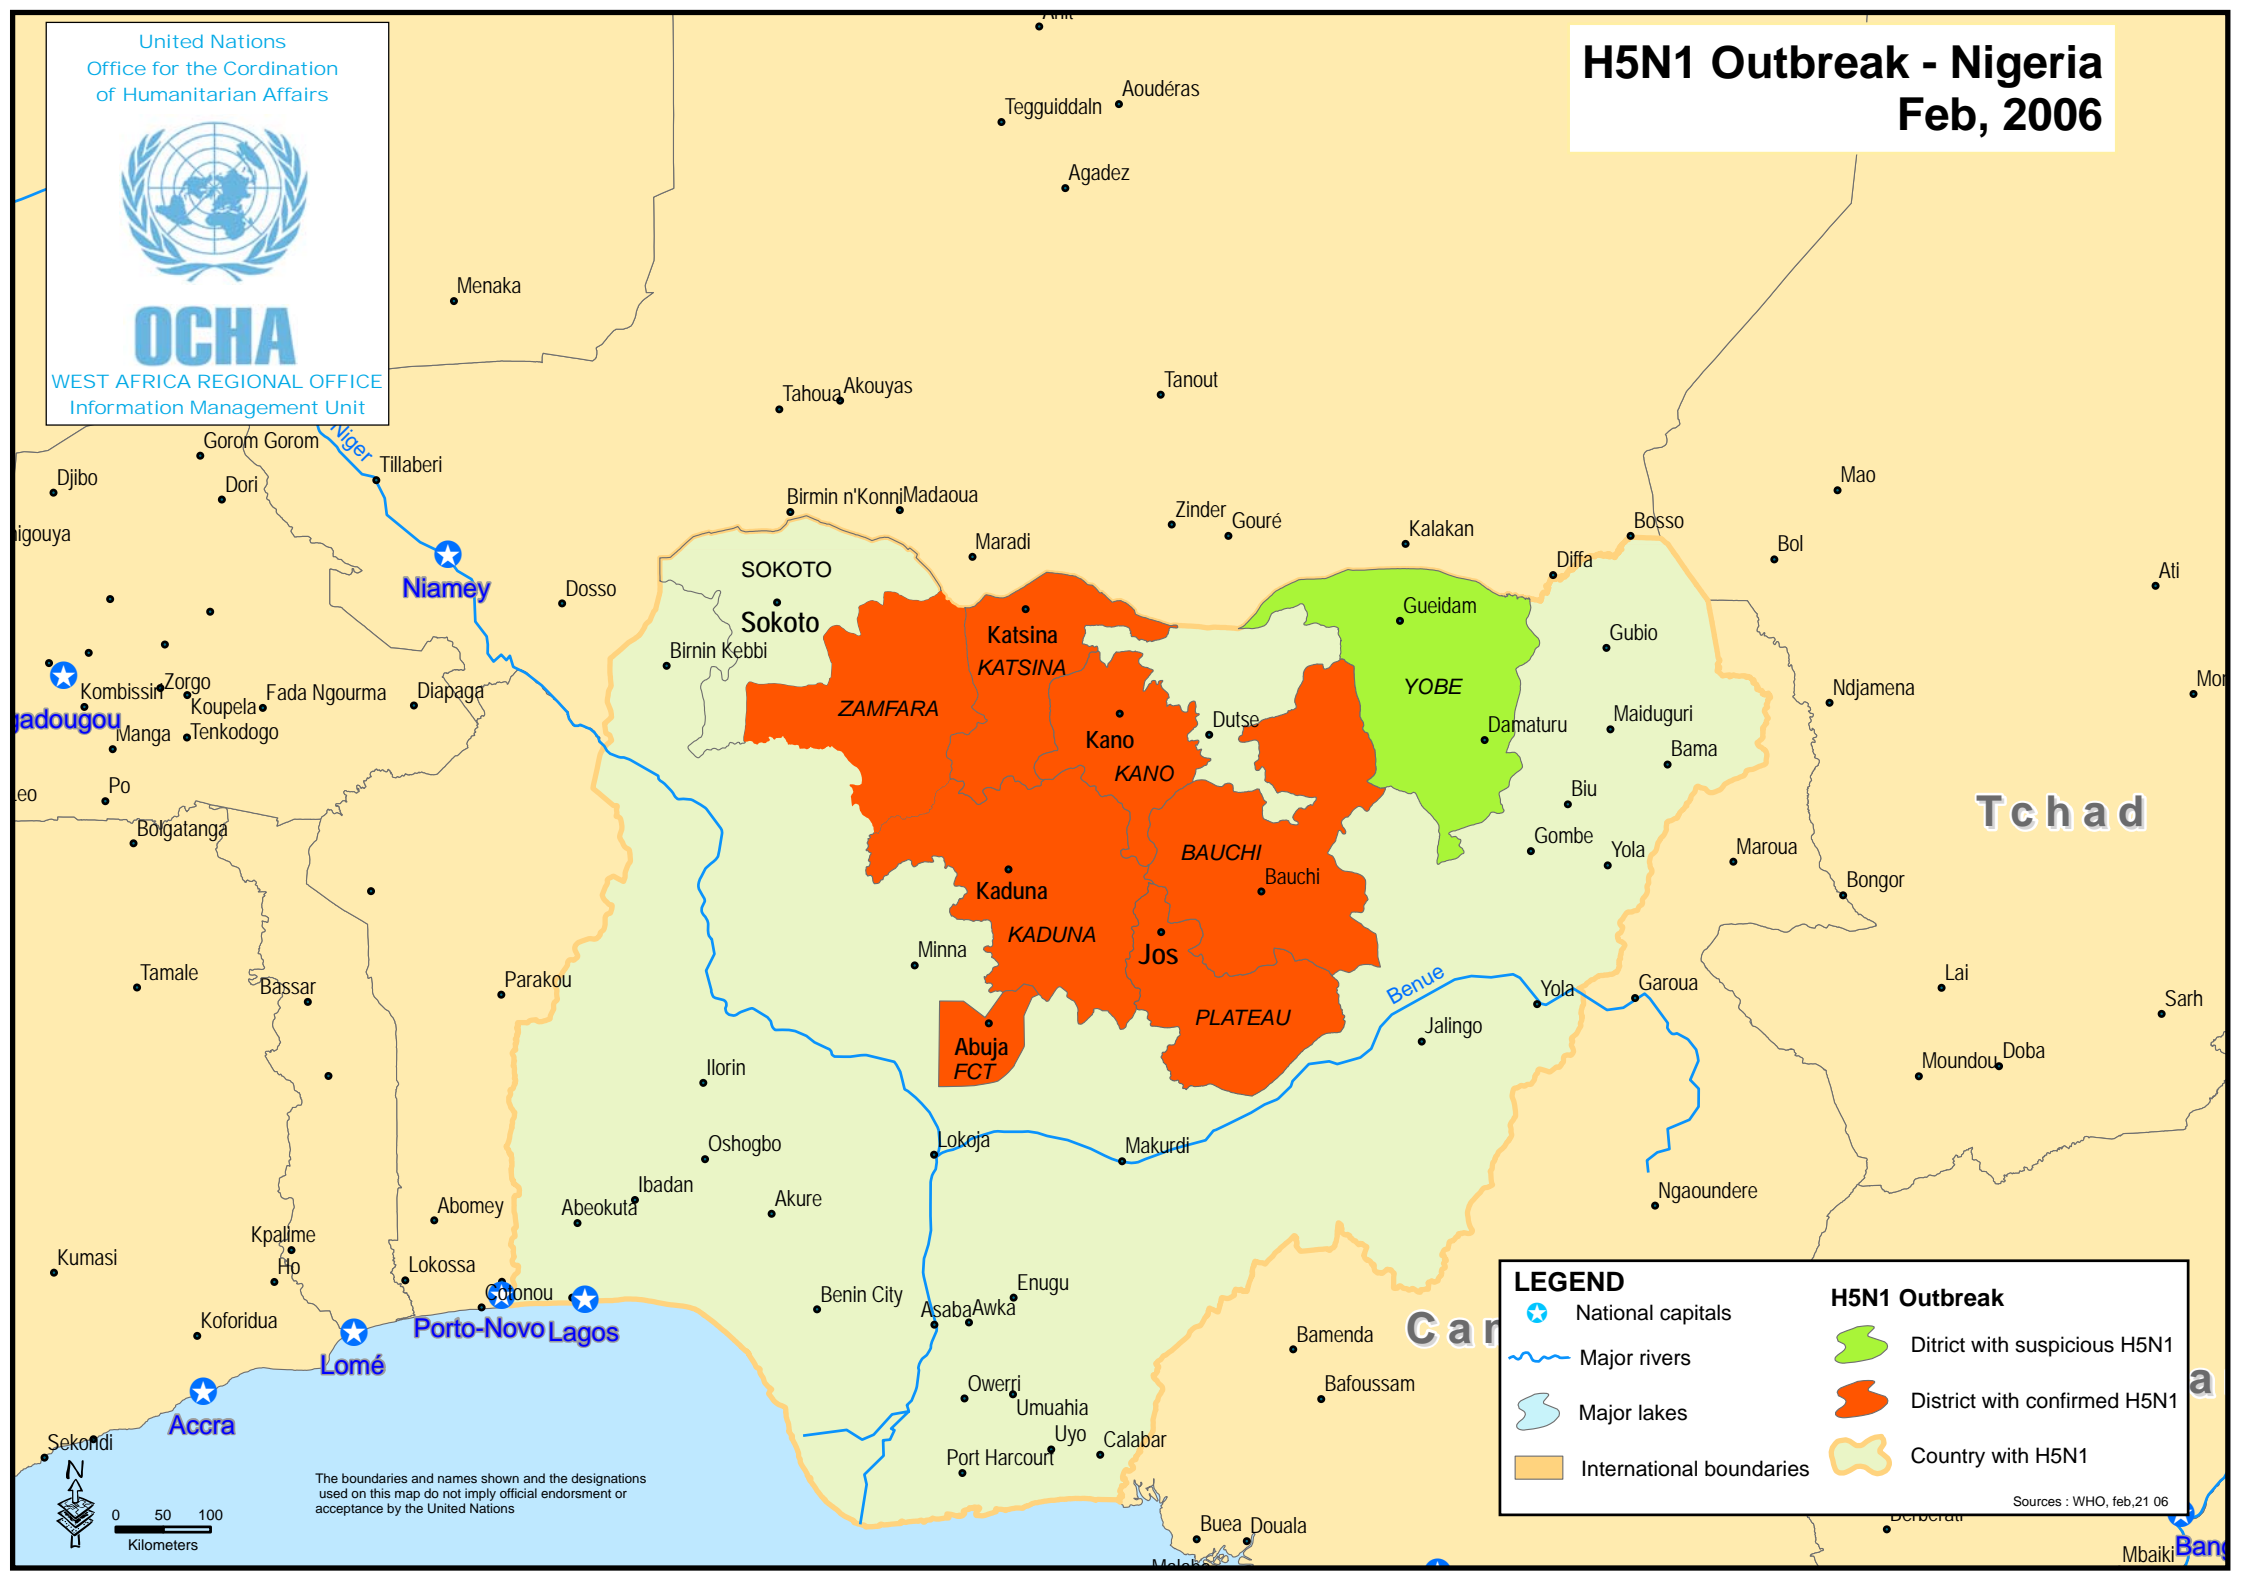

United Nations
Office for the Coordination
of Humanitarian Affairs

OCHA

WEST AFRICA REGIONAL OFFICE
Information Management Unit

H5N1 Outbreak - Nigeria Feb, 2006

LEGEND

- National capitals
- Major rivers
- Major lakes
- International boundaries
- **H5N1 Outbreak**
  - District with suspicious H5N1
  - District with confirmed H5N1
  - Country with H5N1

Sources : WHO, feb.21.06