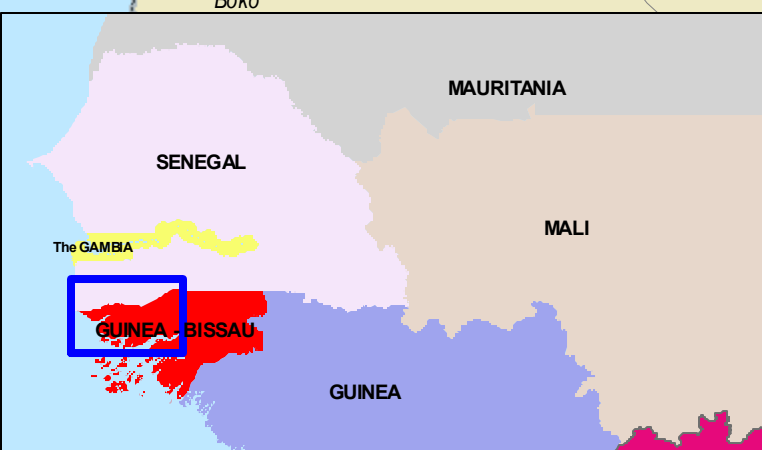

Humanitarian situation Guinea Bissau - 5 april 2006

Guinea Bissau	
Ingore region	2 300
Sao Domingos region	3 300
Cacheu	1 000
Susana	200
East of Susana	1 000
Canchungo, Bula, Bissora	480
Total for Guinea Bissau	8 280
Senegal	
Ziguinchor	1 600
Bourgadié	687
Total for Senegal	2 287
Total number of displaced	10 567

ZIGUINCHOR
1,600 returnees & refugees

Bourgadié
687 returnees & refugees

São Domingos
3,300 IDPs

Ingore
2,300 IDPs

Susana
200 IDPs

Era
1,000 IDPs

Cacheu
1,000 IDPs

Bula
176 IDPs

Canchungo
183 IDPs

Bissorã
121 IDPs

Unknown number of persons affected, isolated from the rest of the country

Bissau-Cacheu: 76 km
(Approx 3 hours)

Legend

- ★ Capitals
- Major cities
- Others
- ✈ Major airports
- ⚓ Major ports
- Roads
- ☀ Confrontations
- 🚧 Area with restrained humanitarian access
- 🌿 Wetlands
- 🇬🇪 Guinea-Bissau
- 🇸🇳 Senegal