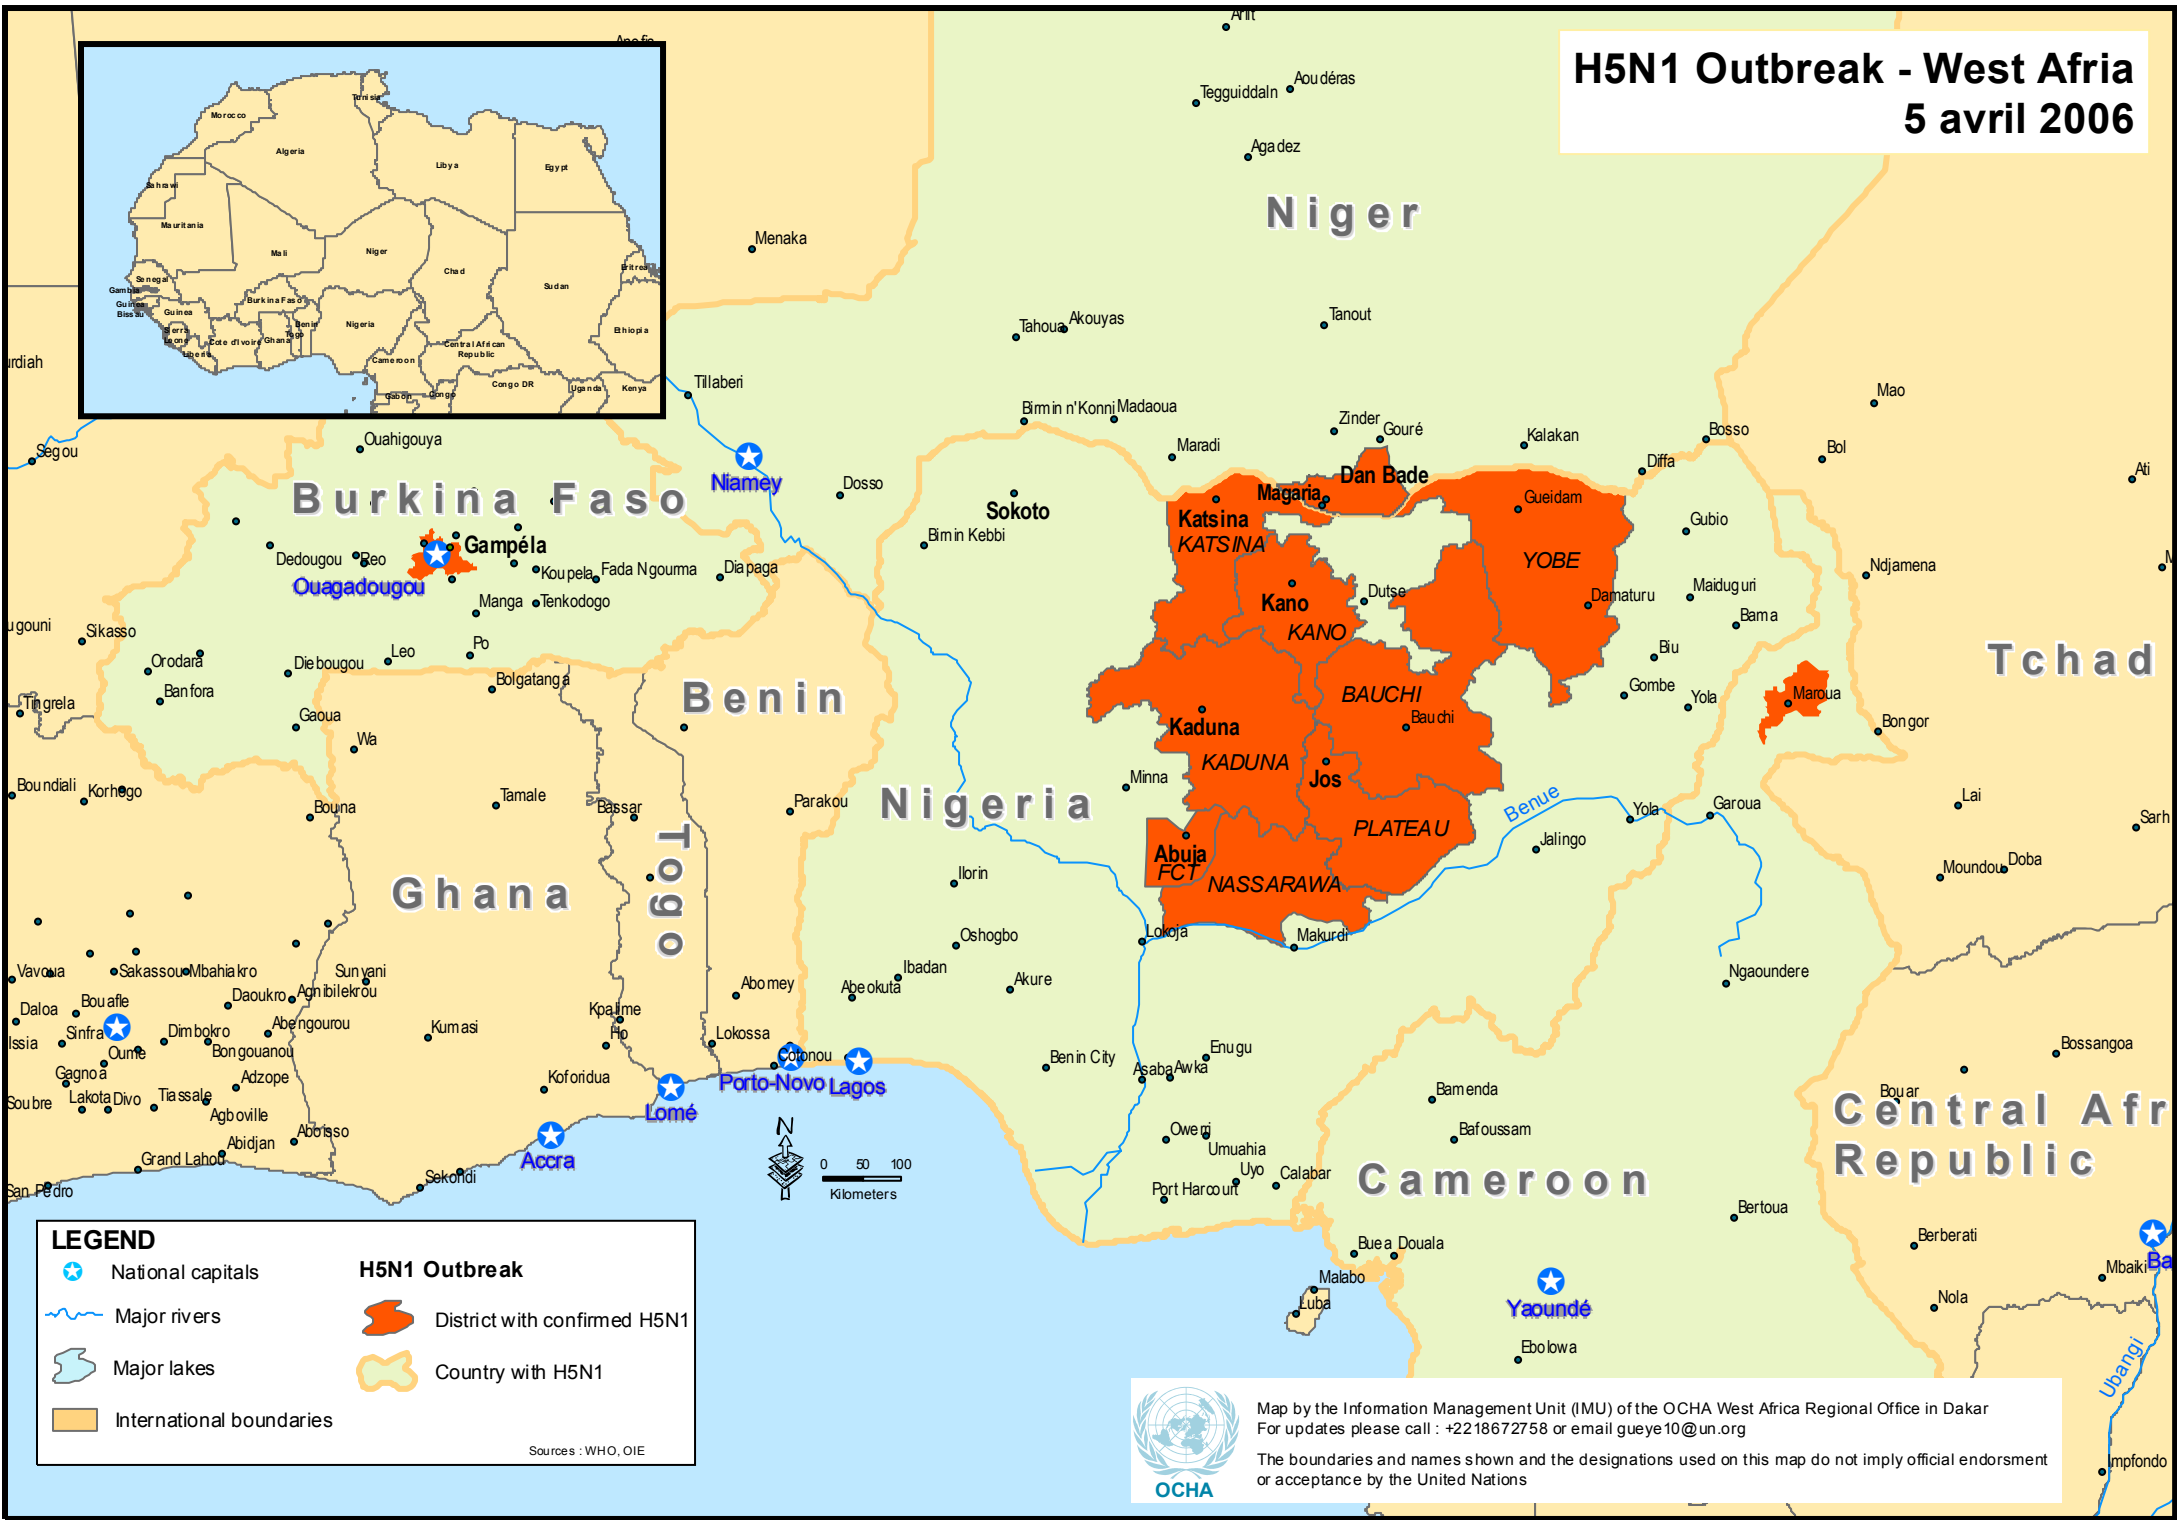

H5N1 Outbreak - West Africa

5 avril 2006

LEGEND

- National capitals
- Major rivers
- Major lakes
- International boundaries
- H5N1 Outbreak**
- District with confirmed H5N1
- Country with H5N1

Sources : WHO, OIE

 Map by the Information Management Unit (IMU) of the OCHA West Africa Regional Office in Dakar
 For updates please call : +2218672758 or email gueye10@un.org
 The boundaries and names shown and the designations used on this map do not imply official endorsement or acceptance by the United Nations