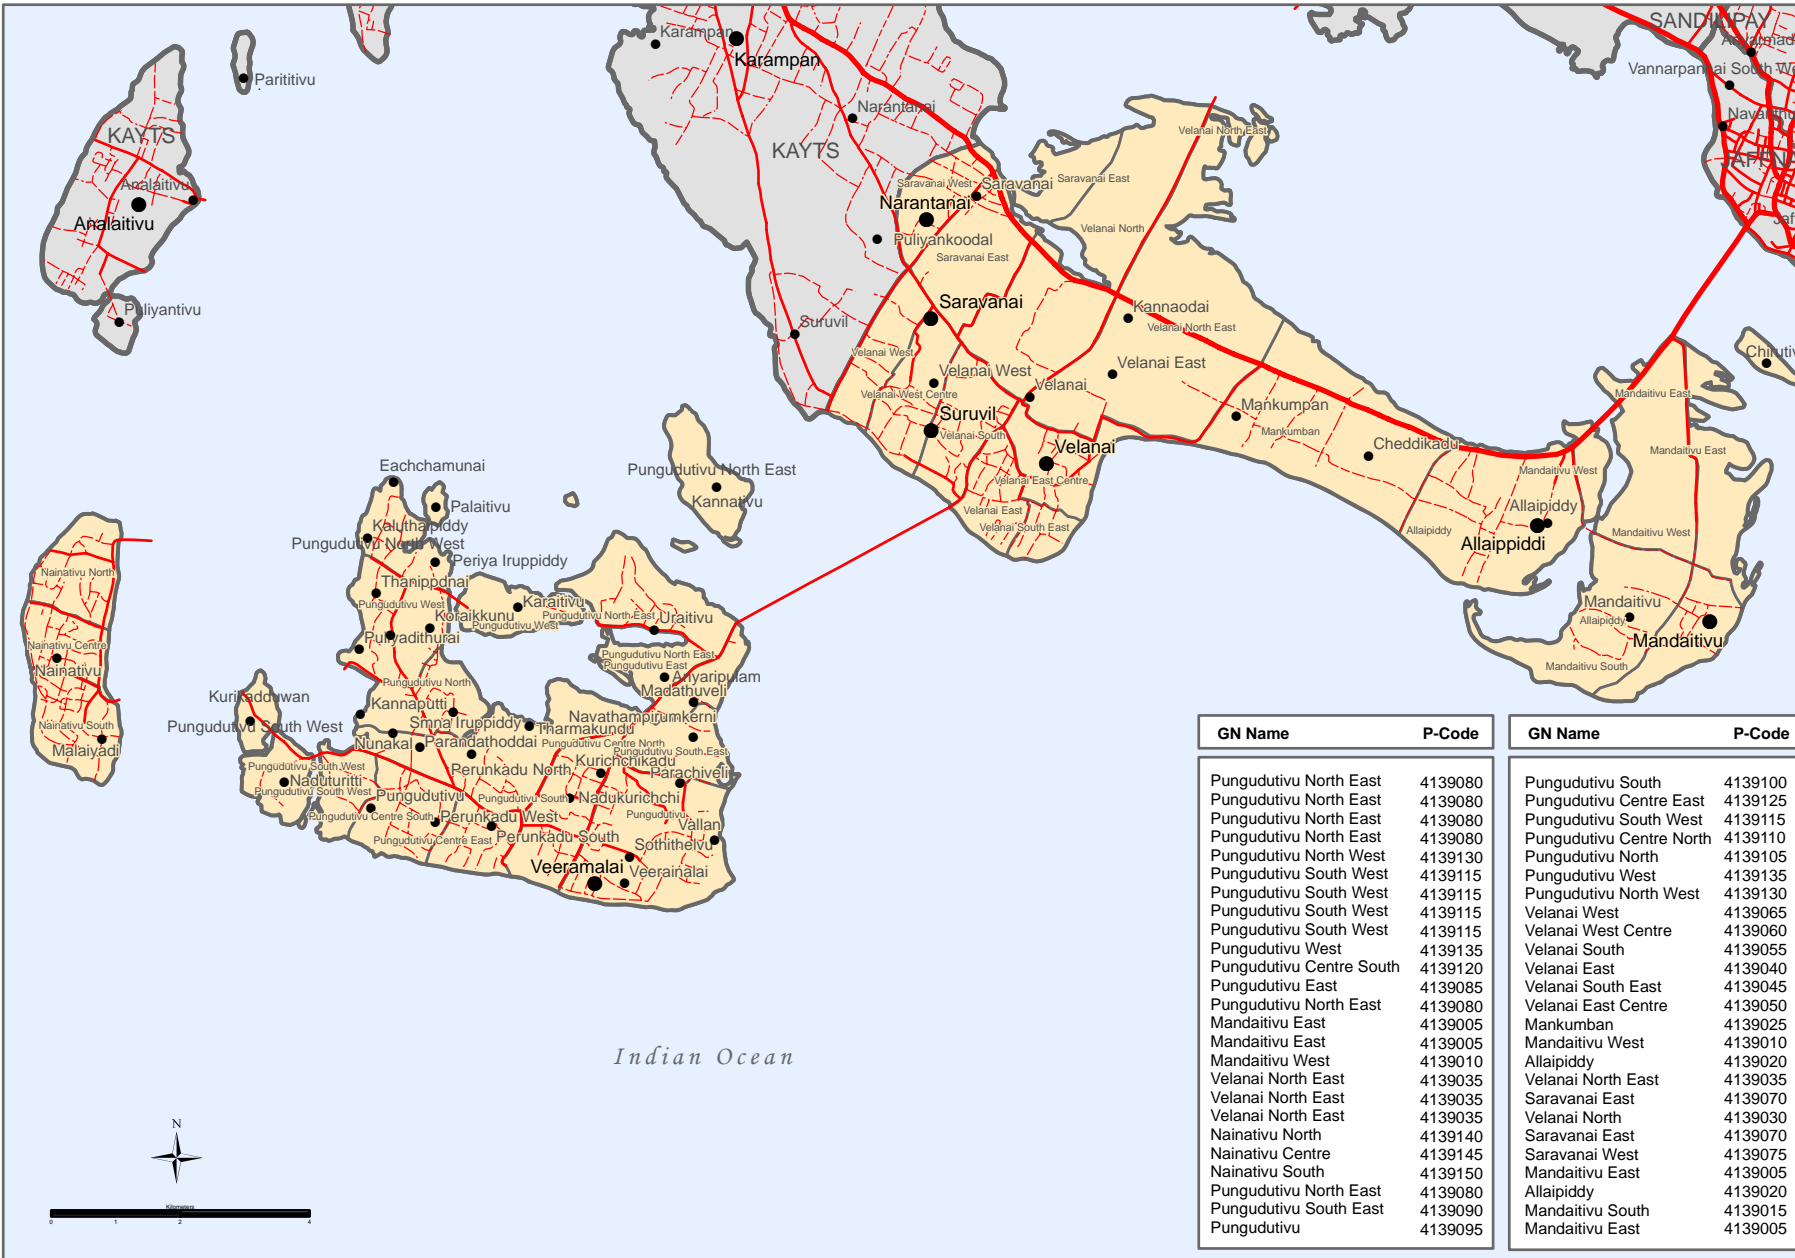

# Administrative Map

DISTRICT: Jaffna

DS : Velanai

### Legend

- Village
- Main Town
- - - Track Road
- Minor Road
- Main Road
- GN Boundary
- DS Boundary
- District Boundary

GN Name	P-Code	GN Name	P-Code
Pungudutivu North East	4139080	Pungudutivu South	4139100
Pungudutivu North East	4139080	Pungudutivu Centre East	4139125
Pungudutivu North East	4139080	Pungudutivu South West	4139115
Pungudutivu North East	4139080	Pungudutivu Centre North	4139110
Pungudutivu North West	4139130	Pungudutivu North	4139105
Pungudutivu South West	4139115	Pungudutivu West	4139135
Pungudutivu South West	4139115	Pungudutivu North West	4139130
Pungudutivu South West	4139115	Velanai West	4139065
Pungudutivu South West	4139115	Velanai West Centre	4139060
Pungudutivu West	4139135	Velanai South	4139055
Pungudutivu Centre South	4139120	Velanai East	4139040
Pungudutivu East	4139085	Velanai South East	4139045
Pungudutivu North East	4139080	Velanai East Centre	4139050
Mandaitivu East	4139005	Mankumban	4139025
Mandaitivu East	4139005	Mandaitivu West	4139010
Mandaitivu West	4139010	Allaipiddy	4139020
Velanai North East	4139035	Velanai North East	4139035
Velanai North East	4139035	Saravana East	4139070
Velanai North East	4139035	Velanai North	4139030
Nainativu North	4139140	Saravana East	4139070
Nainativu Centre	4139145	Saravana West	4139075
Nainativu South	4139150	Mandaitivu East	4139005
Pungudutivu North East	4139080	Allaipiddy	4139020
Pungudutivu South East	4139090	Mandaitivu South	4139015
Pungudutivu	4139095	Mandaitivu East	4139005

Admin boundaries provided by: **Survey Department, Govt. of Sri Lanka**

MapNumber: **OCHA/LK/Colombo/Admin/ 014 / 01**

This map is designed for printing on A4 size

The boundaries, names and the designations used on this map do not imply official endorsement or acceptance by the United Nations.